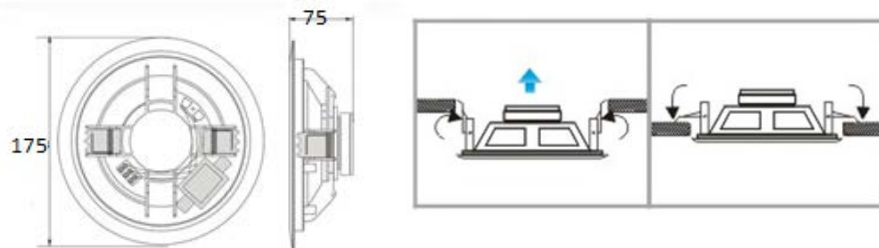

5" Ceiling Speaker (1.5W-3W-6W)

FCS-705

Feature:

- ✓ Commercial ceiling speaker with transformer.
- ✓ 5" ceiling speaker for BGM and PA system use.
- ✓ Compact size consistent with spot lighting and architectural design.
- ✓ Ideal for school, office, hotel and airport background music system.
- ✓ Rated power output 1.5W-3W-6W at 100V.
- ✓ 5" full range paper driver unit.
- ✓ Line input 100V or 70V.
- ✓ ABS enclosure and metal grille in white.
- ✓ In-ceiling quick installation by spring clip.

Specification:

Model	FCS-705
Description	5" Ceiling Speaker
Rated Power Output	1.5W-3W-6W
Line Input	100V or 70V
Frequency Response	100-16KHz
SPL(@1W/m)	93dB
Speaker Unit	5" full range paper cone
Cutout Size	150mm
Dimension	175D) x 75(H)mm
Material	ABS enclosure and metal grille in white
Mounting Way	In-ceiling spring clip quick installation
Weight	0.6kg

Dimension & Mounting:

Frequency Response VS SPL: